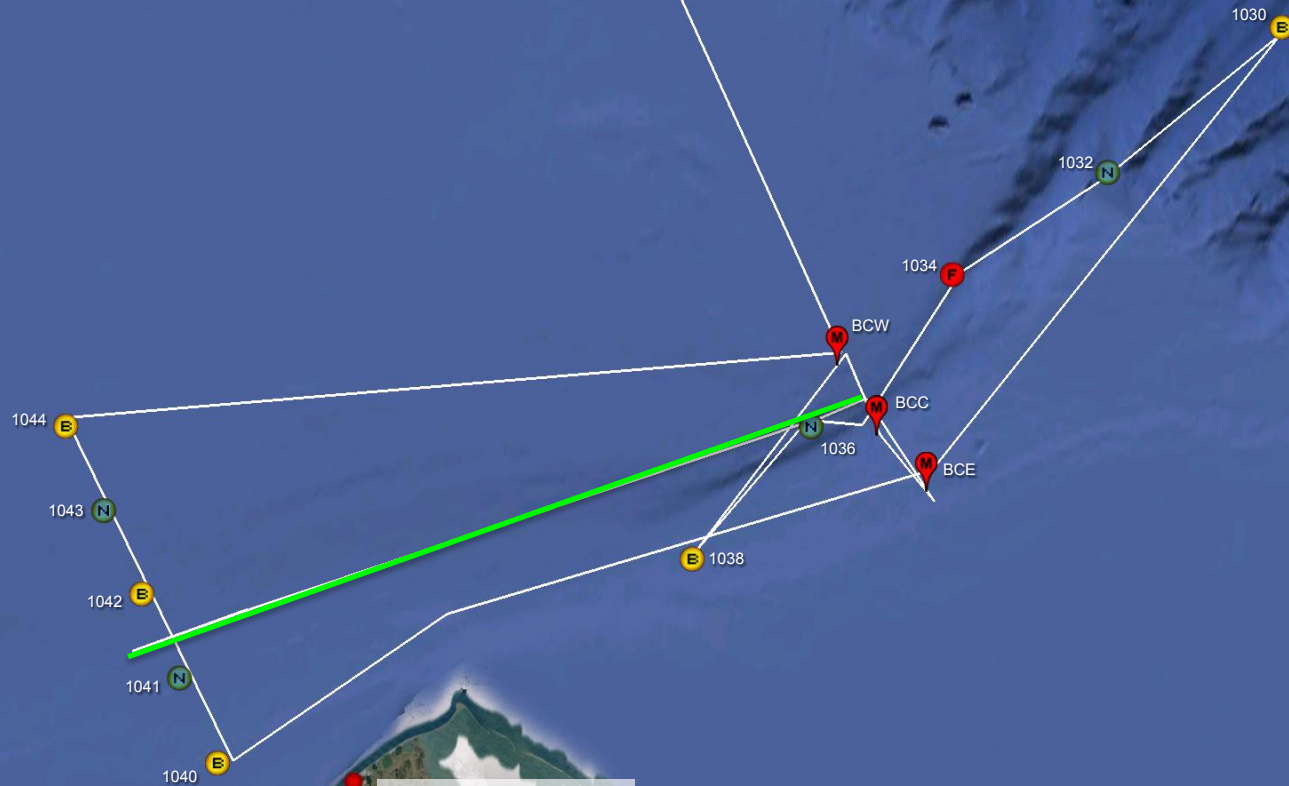

ArcticNet

ᐃᐣᐃᑦᑕᑦᑕᑦᑕᑦᑕᑦ ᑕᐣᐣᑦᑕᑦᑕᑦᑕᑦ

2014 CCGS *Amundsen* Expedition Plan

2014 Amundsen Expedition

Overview

2014 Amundsen Expedition – Leg 1a

- M** Mooring
- F** Full
- B** Basic
- N** Nutrient
- C** CTD
- Leg 1a
- MVP

2014 Amundsen Expedition – Leg 1b

2014 Amundsen Expedition – Leg 2a

2014 Amundsen Expedition – Leg 2b

2014 Amundsen Expedition – Leg 2b

- M** Mooring
- F** Full
- B** Basic
- N** Nutrient
- C** CTD
- Leg 2b
- MVP

Barrow, AK
09 September

2014 Amundsen Expedition – Leg 3

Kugluktuk
25 September

Iqaluit
06 October

Quebec
12 October

- M** Mooring
- F** Full
- B** Basic
- N** Nutrient
- C** CTD
- Coring
- Leg 3