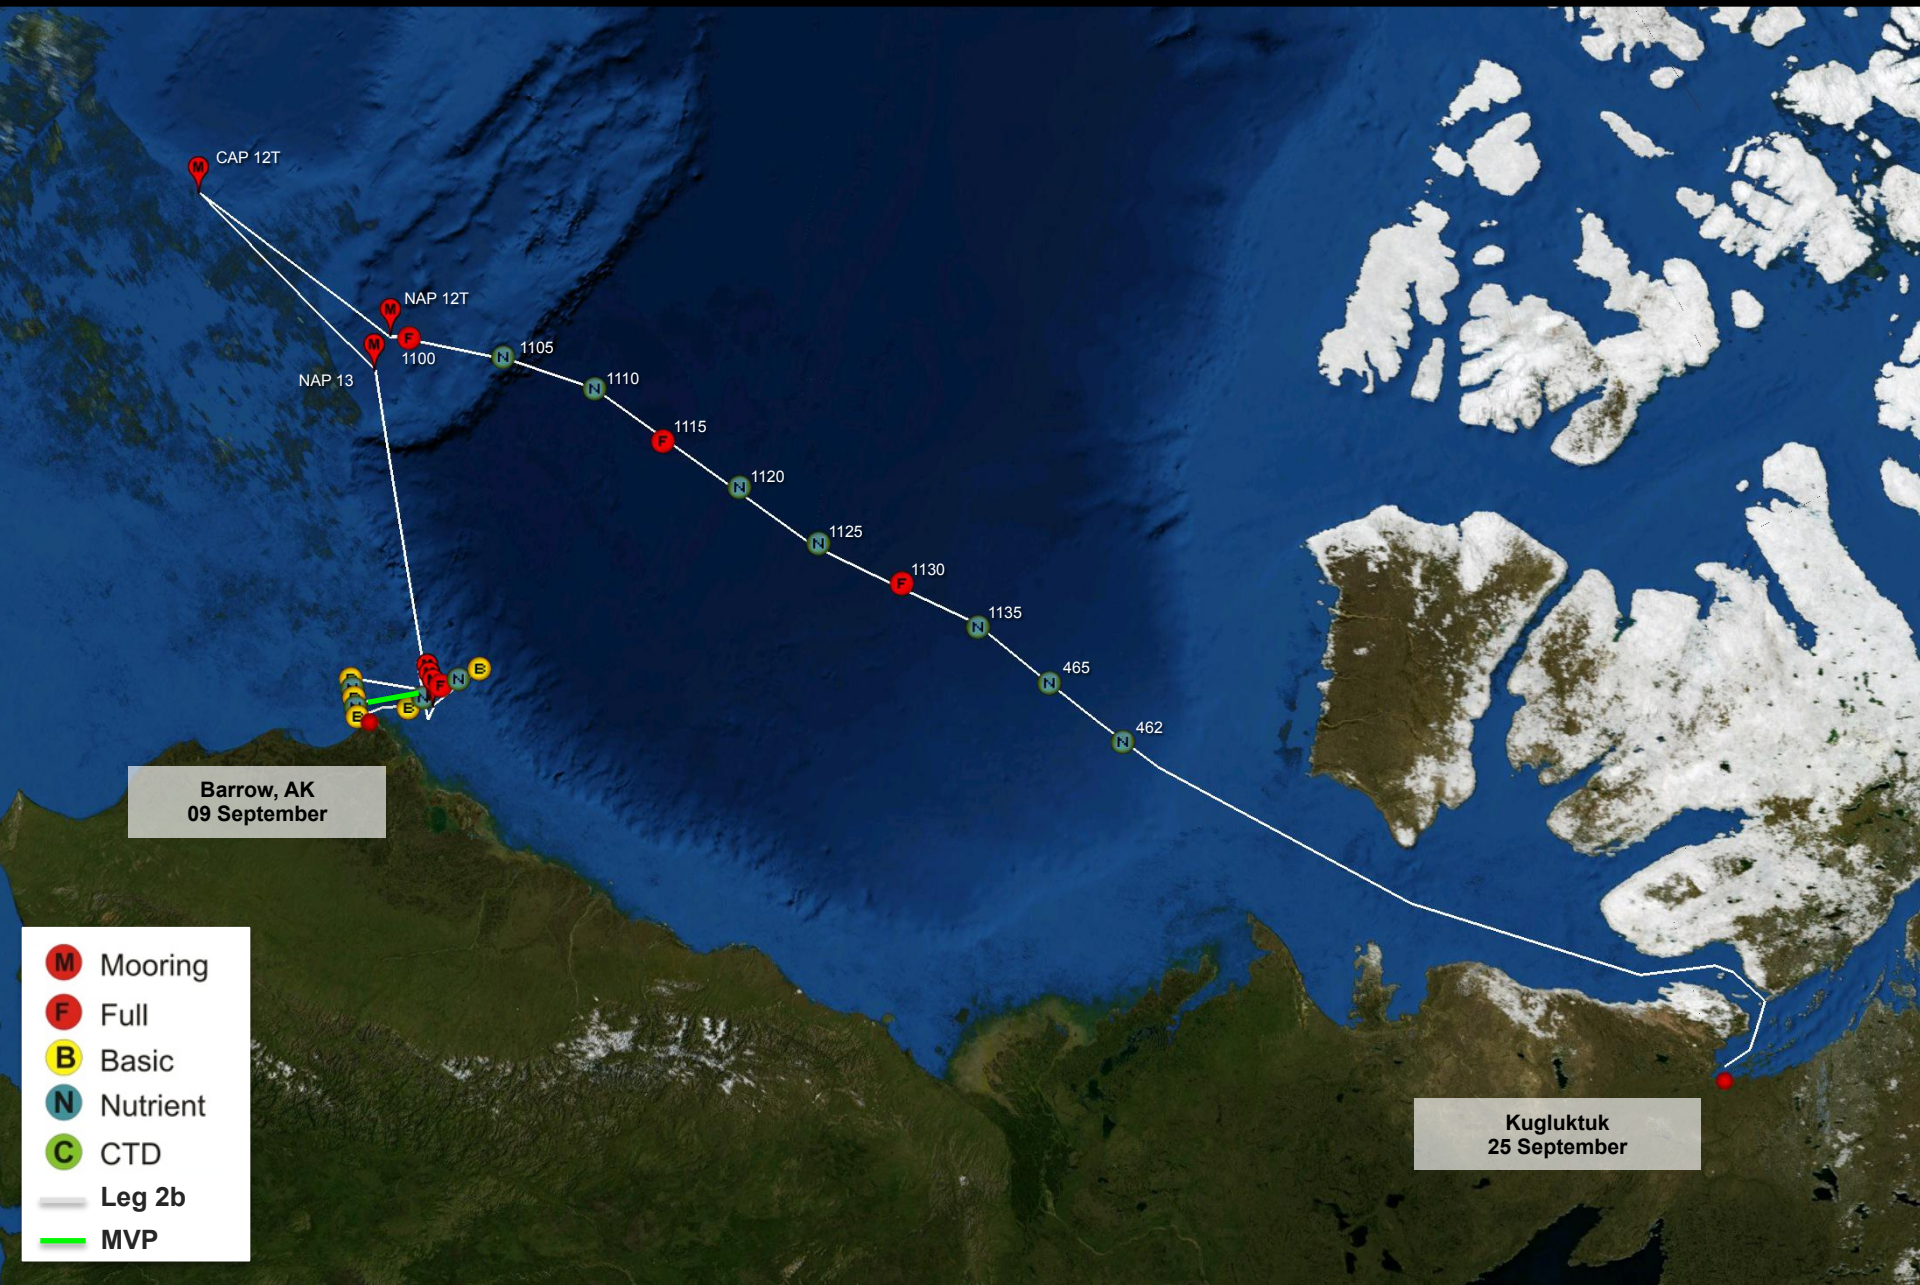

2014 Amundsen Expedition – Leg 2b